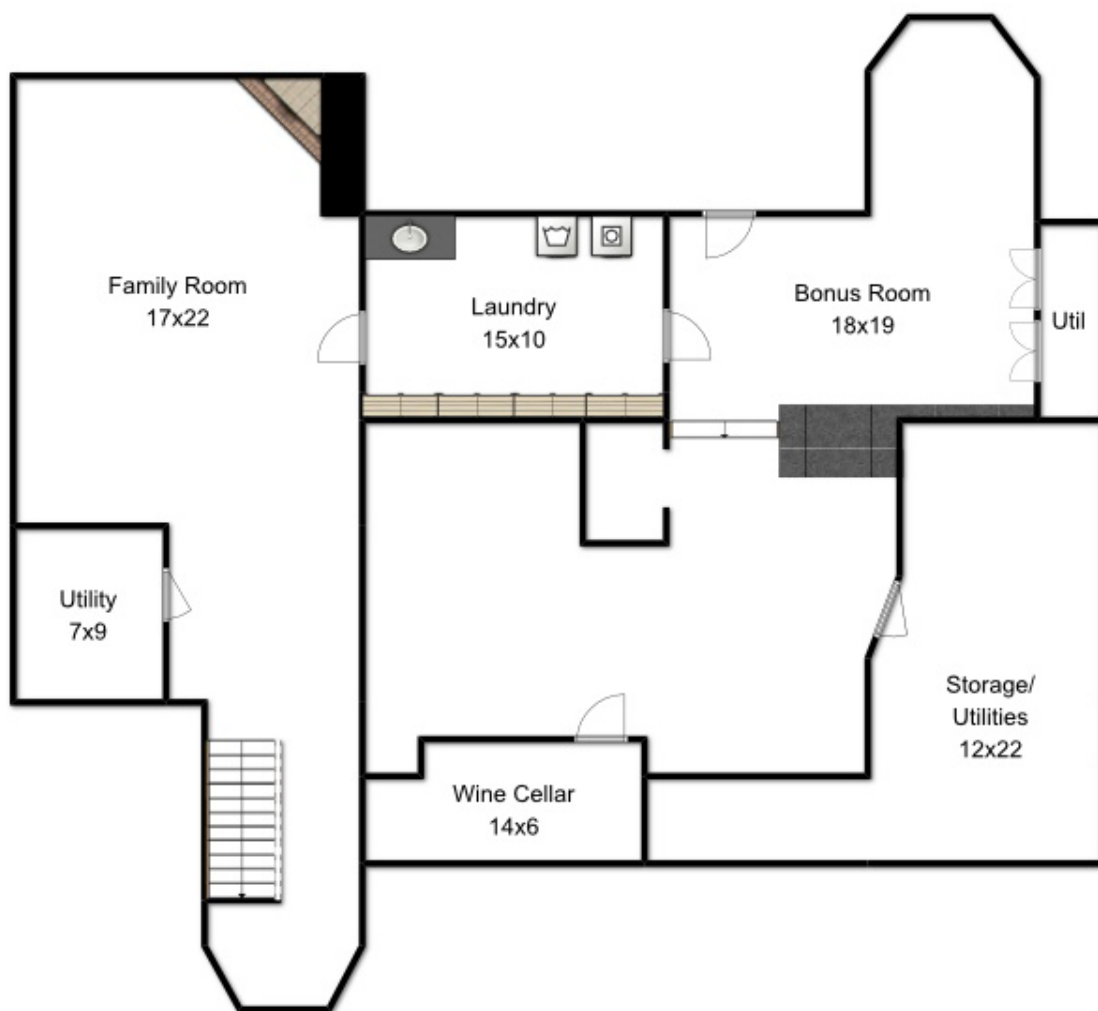

107 GRAY STREET NORTH ANDOVER, MA

SECOND FLOOR

LillianMontalto
SIGNATURE PROPERTIES INTERNATIONAL

LILLIAN MONTALTO

LILLIAN MONTALTO SIGNATURE PROPERTIES

978-475-1400

LISTING@ANDOVERHOMES.COM

 **BEST VIEW
IMAGING**
Plans for marketing purposes only.
All measurements are approximate.

107 GRAY STREET NORTH ANDOVER, MA

LOWER FLOOR

LillianMontalto
SIGNATURE PROPERTIES INTERNATIONAL

LILLIAN MONTALTO

LILLIAN MONTALTO SIGNATURE PROPERTIES

978-475-1400

LISTING@ANDOVERHOMES.COM

BEST VIEW
IMAGING
Plans for marketing purposes only.
All measurements are approximate.