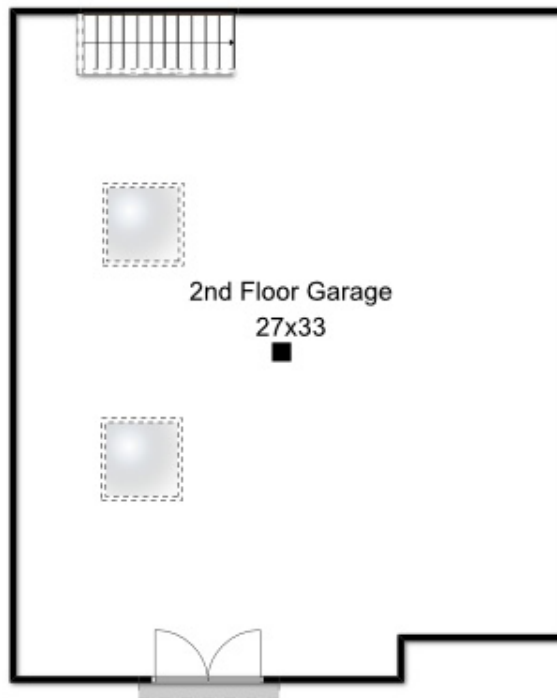

107 GRAY STREET NORTH ANDOVER, MA

GARAGE | SECOND FLOOR

LillianMontalto
SIGNATURE PROPERTIES INTERNATIONAL

LILLIAN MONTALTO

LILLIAN MONTALTO SIGNATURE PROPERTIES

978-475-1400

LISTING@ANDOVERHOMES.COM

BEST VIEW
IMAGING
Plans for marketing purposes only.
All measurements are approximate.